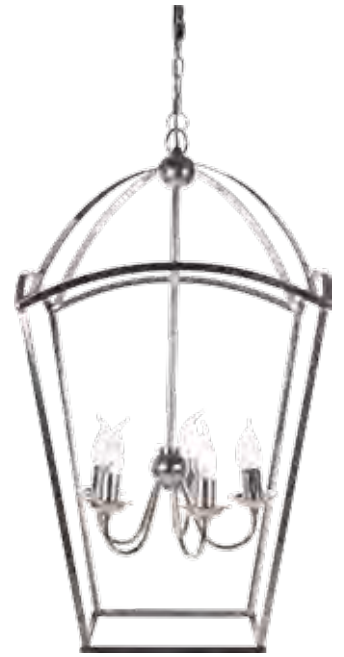

# LES LUMINAIRES

suspension CELIA  
dia 56/H 140

suspension BEN  
dia 38/H 15

suspension SAM  
dia 30/H 32

suspension HORTENSE  
H 84

suspension PAPER TREE GM  
dia 16,2/H 33  
porcelaine

suspension NAYA  
dia 30  
porcelaine